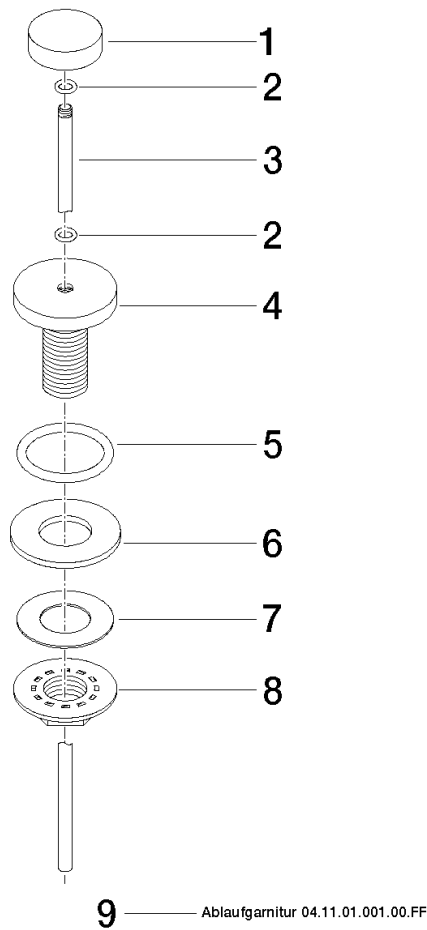

Basin Waste with knob for deck mounting 1 1/4" - Champagne (22kt Gold)

IMO

10 200 970

Fits: IMO, LULU, MADISON, MEM, TARA,
CL.1, LISSÉ, VAIA, META, CYO

	Champagne (22kt Gold)	10 200 970-47
	Chrome	10 200 970-00
	Brushed Platinum	10 200 970-06
	Platinum	10 200 970-08
	Durabrand (23kt Gold)	10 200 970-09
	Dark Chrome	10 200 970-19
	Light Gold	10 200 970-26
	Brushed Light Gold	10 200 970-27
	Brushed Durabrand (23kt Gold)	10 200 970-28
	Matte Black	10 200 970-33
	Brushed Bronze	10 200 970-42
	Brushed Champagne (22kt Gold)	10 200 970-46
	Brushed Chrome	10 200 970-93
	Brushed Dark Platinum	10 200 970-99

Basin Waste with knob for deck mounting 1 1/4" - Champagne (22kt Gold)

IMO

10 200 970

Only suitable for basins with an overflow.

10 200 970

10 200 970

Parts for other finishes can be found here: [Chrome](#)

Spare parts list

No.	Item Number	Name	Quantity used	Delivery time
1	09 21 33 001-47	handle	1	30
2	09 14 10 007 90	seal	2	2
3	09 31 09 004-47	pull-rod	1	30
4	09 18 40 022-47	sleeve	1	30
5	09 14 10 095 90	seal	1	2
6	09 14 05 012 90	seal	1	2
7	09 14 40 001 90	seal	1	60
8	09 23 10 010 90	nut	1	2
9	90 11 01 001 00-47	pop-up waste	1	30